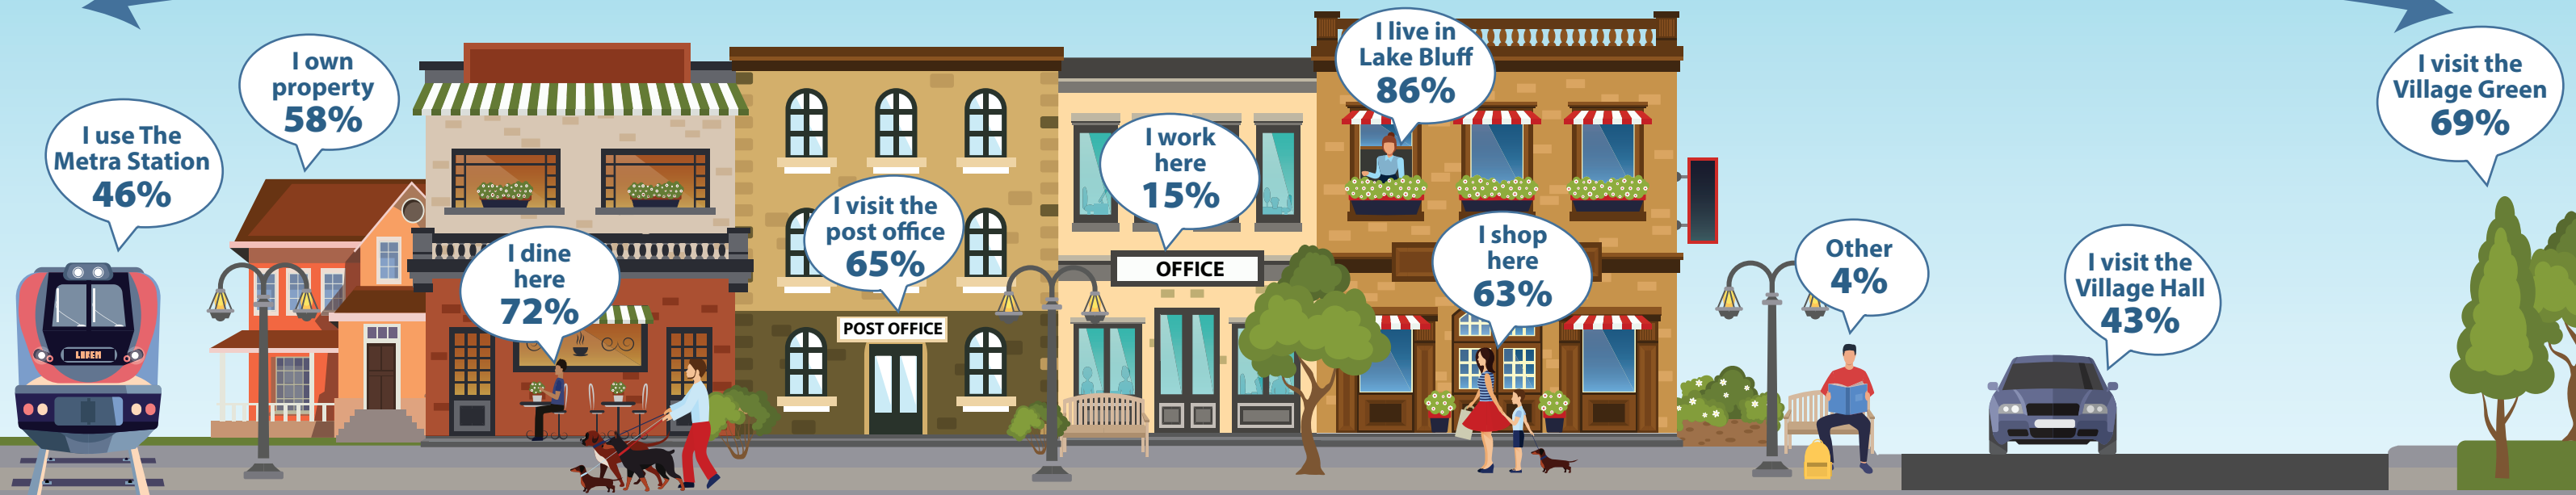

LAKE BLUFF DOWNTOWN STREETScape POLL

Results are in! Thanks for sharing your inputs on the Streetscape Poll. A summary of what we heard follows below.

Number of Responses: **797** | Polling Dates: **August 27th- September 26th, 2021**

LAKE BLUFF DOWNTOWN STREETScape PLAN

The Village of Lake Bluff is studying the utilization of the public way within Downtown Lake Bluff. The public way is generally defined by the roadways, sidewalks, plantings, green spaces, and plaza spaces within Downtown Lake Bluff.

How are you connected to Downtown Lake Bluff?

TOP EXPERIENCES / EVENTS THAT BRING PEOPLE DOWNTOWN

Outdoor Dining **89%**

Farmers Market **89%**

TOP 3 PROPOSED AMENITIES FOR THE DOWNTOWN STREETScape

Outdoor Dining **#1**

Benches and Seating **#2**

Landscape Plantings **#3**

MODES OF TRANSPORTATION TO DOWNTOWN

PERCENTAGE OF RESPONDENTS WHO SUPPORT FLEXIBLE PARKING / DINING IN DOWNTOWN LAKE BLUFF

82%