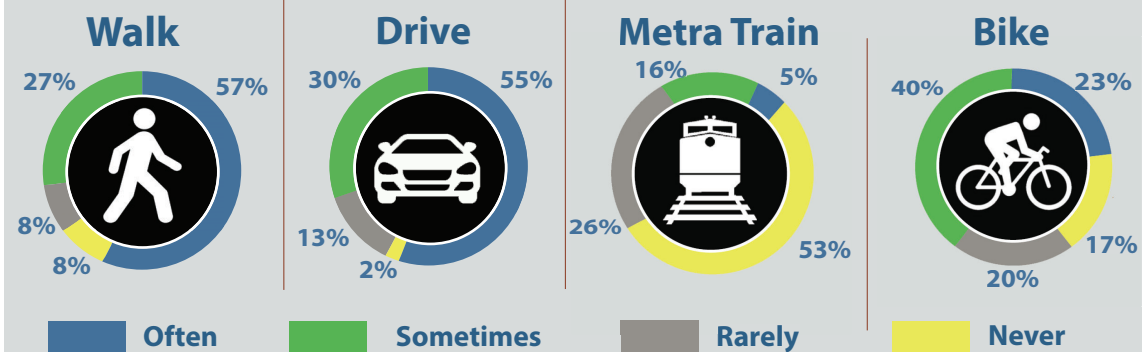

LAKE BLUFF DOWNTOWN STREETScape PLAN

The Village of Lake Bluff is studying the utilization of the public way within Downtown Lake Bluff. The public way is generally defined by the roadways, sidewalks, plantings, green spaces, and plaza spaces within Downtown Lake Bluff.

How are you connected to Downtown Lake Bluff?

TOP EXPERIENCES / EVENTS THAT BRING PEOPLE DOWNTOWN

Outdoor Dining **89%**

Farmers Market **89%**

TOP 3 PROPOSED AMENITIES FOR THE DOWNTOWN STREETScape

Outdoor Dining **#1**

Benches and Seating **#2**

Landscape Plantings **#3**

MODES OF TRANSPORTATION TO DOWNTOWN

PERCENTAGE OF RESPONDENTS WHO SUPPORT FLEXIBLE PARKING / DINING IN DOWNTOWN LAKE BLUFF

82%